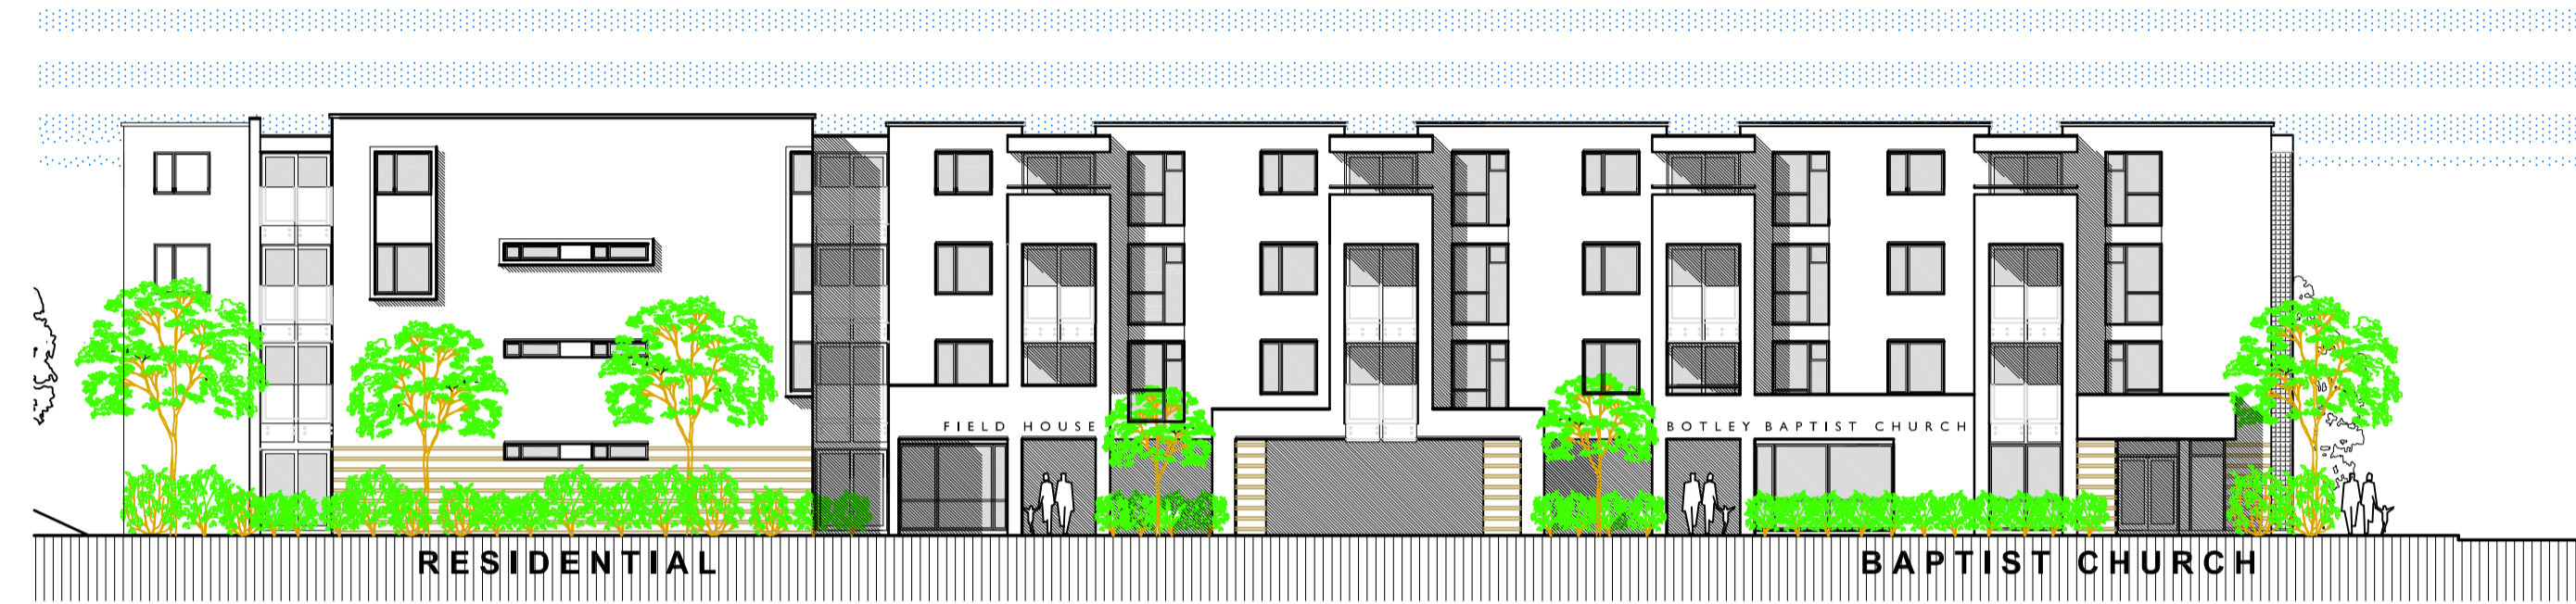

NORTH ELEVATION (WEST WAY)

EAST ELEVATION (ACCESS ROAD)

SOUTH ELEVATION

MATERIALS

- ① "IBSTOCK" OCHRE LINEAR BRICK
- ② TEXTURED BLOCKWORK
- ③ HORIZONTAL TIMBER CLADDING SYSTEM
- ④ INSULATED RENDER SYSTEM COLOUR WHITE
- ⑤ PPC ALUMINIUM WINDOW FRAMING; BALCONY PRIVACY SCREENS & SOLAR LOUVRES: COLOUR: RAL 7015

WEST ELEVATION